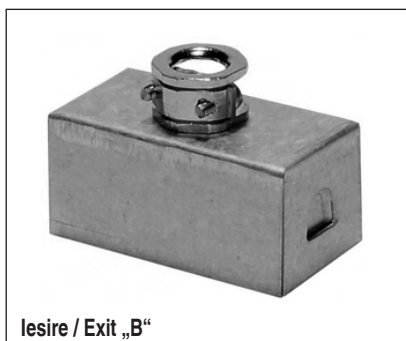

Carcasa pentru conectarea cablurilor

Cable connection covers

Tip/Type AK15VK

Nr. / No.	AK15VK	
Lungime: Length:	mm	50
Latime: Width:	mm	25
Inaltime: Height:	mm	15

Acoperirea unui cablu direct montat

- carcasa metalica
- clema cablu
- 16A / 250V
- lesiri: A) axial
B) tangential

Covering of an directly mounted cable

- metal-housing
- Cable clamp
- 16A / 250V
- Exit: A) axial
B) tangential

Tip/Type AK25VK

Nr. / No.	AK25VK	
Lungime: Length:	mm	50
Latime: Width:	mm	25
Inaltime: Height:	mm	25

Acoperirea unui cablu direct montat

- carcasa metalica
- clema cablu PG9
- 16A / 250V
- lesiri: A) axial
B) radial
C) tangential

Covering of an directly mounted cable

- metal-housing
- Cable clamp PG9
- 16A / 250V
- Exit: A) axial
B) radial
C) tangential