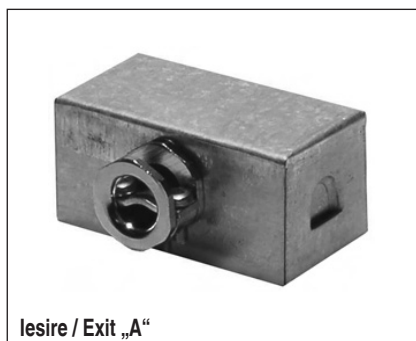

Carcasa pentru conectarea cablurilor

Cable connection covers

Tip/Type AK15VK

Nr. / No.	AK15VK	
Lungime: Length:	mm	50
Latime: Width:	mm	25
Inaltime: Height:	mm	15

Acoperirea unui cablu direct montat

- carcasa metalica
- clema cablu
- 16A / 250V
- lesiri: A) axial
B) tangential

Covering of an directly mounted cable

- metal-housing
- Cable clamp
- 16A / 250V
- Exit: A) axial
B) tangential

Tip/Type AK25VK

Nr. / No.	AK25VK	
Lungime: Length:	mm	50
Latime: Width:	mm	25
Inaltime: Height:	mm	25

Acoperirea unui cablu direct montat

- carcasa metalica
- clema cablu PG9
- 16A / 250V
- lesiri: A) axial
B) radial
C) tangential

Covering of an directly mounted cable

- metal-housing
- Cable clamp PG9
- 16A / 250V
- Exit: A) axial
B) radial
C) tangential