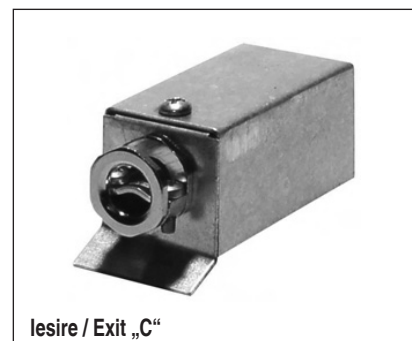

Carcasa pentru conectarea cablurilor

Cable connection covers

Tip/Type AK15VK

Nr. / No.	AK15VK	
Lungime: Length:	mm	50
Latime: Width:	mm	25
Inaltime: Height:	mm	15

Acoperirea unui cablu direct montat

- carcasa metalica
- clema cablu
- 16A / 250V
- lesiri: A) axial
B) tangential

Covering of an directly mounted cable

- metal-housing
- Cable clamp
- 16A / 250V
- Exit: A) axial
B) tangential

Tip/Type AK25VK

Nr. / No.	AK25VK	
Lungime: Length:	mm	50
Latime: Width:	mm	25
Inaltime: Height:	mm	25

Acoperirea unui cablu direct montat

- carcasa metalica
- clema cablu PG9
- 16A / 250V
- lesiri: A) axial
B) radial
C) tangential

Covering of an directly mounted cable

- metal-housing
- Cable clamp PG9
- 16A / 250V
- Exit: A) axial
B) radial
C) tangential