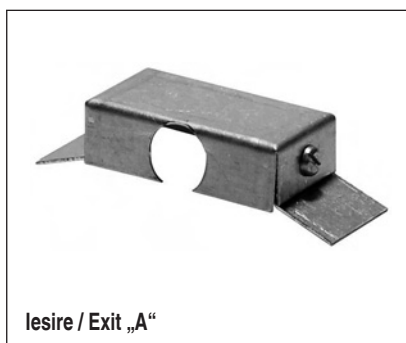

Carcasa pentru conectarea cablurilor

Cable connection covers

Tip/Type AK15VK

Nr. / No.	AK15VK	
Lungime: Length:	mm	50
Latime: Width:	mm	25
Inaltime: Height:	mm	15

Acoperirea unui cablu direct montat

- carcasa metalica
- clema cablu
- 16A / 250V
- lesiri: A) axial
B) tangential

Covering of an directly mounted cable

- metal-housing
- Cable clamp
- 16A / 250V
- Exit: A) axial
B) tangential

Tip/Type AK25VK

Nr. / No.	AK25VK	
Lungime: Length:	mm	50
Latime: Width:	mm	25
Inaltime: Height:	mm	25

Acoperirea unui cablu direct montat

- carcasa metalica
- clema cablu PG9
- 16A / 250V
- lesiri: A) axial
B) radial
C) tangential

Covering of an directly mounted cable

- metal-housing
- Cable clamp PG9
- 16A / 250V
- Exit: A) axial
B) radial
C) tangential