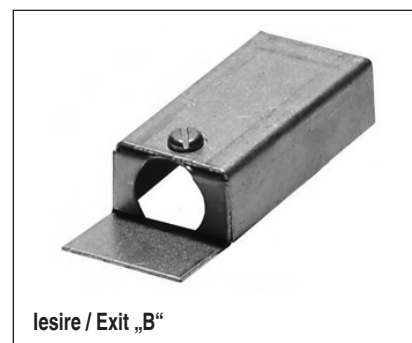

Carcasa pentru conectarea cablurilor

Cable connection covers

Tip/Type AK15VK

Nr. / No.	AK15VK	
Lungime: Length:	mm	50
Latime: Width:	mm	25
Inaltime: Height:	mm	15

Acoperirea unui cablu direct montat

- carcasa metalica
- clema cablu
- 16A / 250V
- lesiri: A) axial
B) tangential

Covering of an directly mounted cable

- metal-housing
- Cable clamp
- 16A / 250V
- Exit: A) axial
B) tangential

Tip/Type AK25VK

Nr. / No.	AK25VK	
Lungime: Length:	mm	50
Latime: Width:	mm	25
Inaltime: Height:	mm	25

Acoperirea unui cablu direct montat

- carcasa metalica
- clema cablu PG9
- 16A / 250V
- lesiri: A) axial
B) radial
C) tangential

Covering of an directly mounted cable

- metal-housing
- Cable clamp PG9
- 16A / 250V
- Exit: A) axial
B) radial
C) tangential