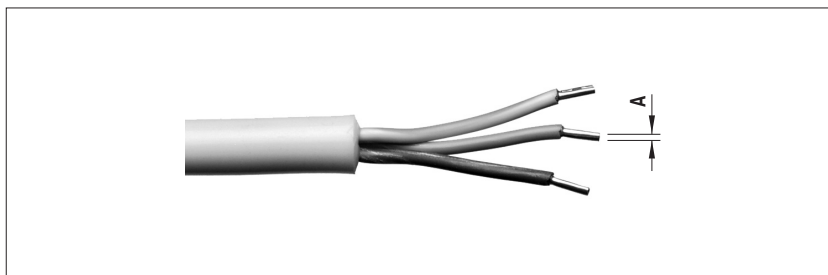

**Cabluri,
cu mai multe fire, izolatie siliconica**

**Cable,
multi-core, silicon insulated**

S7263/ ... (SAB- ...)

- Izolatie siliconica
- Temperatura max. 180 °C
- Conductor cupru multistrat, placat cu nichelina
- Cu conductor impamantare

Specificati lungimea (L) dorita in formularul de comanda.

- Silicon insulated
- Temperature max. 180 °C
- Multistrand copper conductor, nickel coated
- With earth conductor

Please attach the required length (L) to the order number.

A [mm²]	Nr. / No.
3 x 1,5	S7263/ 315 x L [m]
3 x 2,5	S7263/ 325 x L [m]