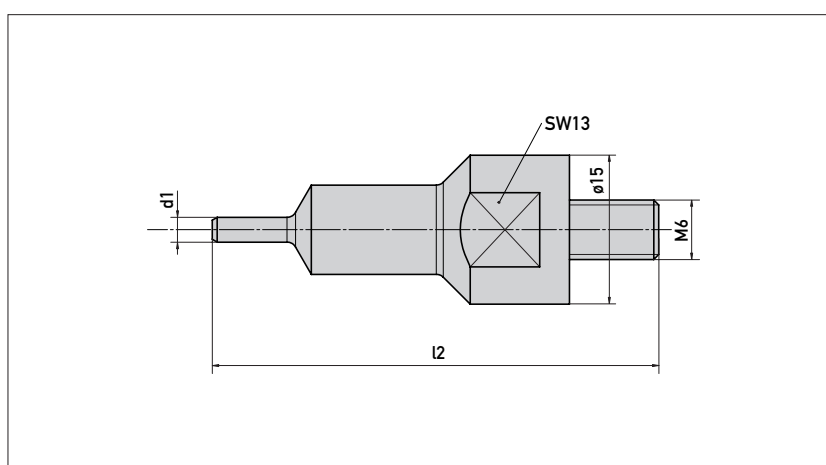

## S2165/ ...

Material: Alama

Material: Brass

Inclus in pachet:  
1 Maner si 3 InsertiiIncluded in delivery:  
1 Handle and 3 inserts

d1	l1	Nr. / No.
2,5	81	S2165/ 2,5x81

## Mounting Tool

## S2166/ ...

Material: Alama

Material: Brass

Inclus in pachet: 4 Insertii

Included in delivery: 4 Inserts

d1	l2	Nr. / No.
2,5	45	S2166/ 2,5x45