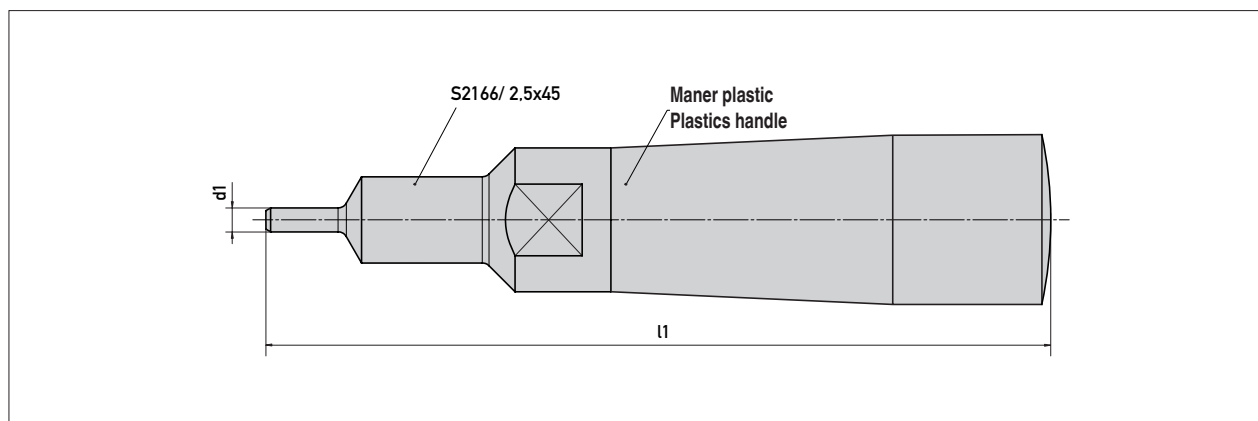

## Mounting Tool

## S2165/ ...

Material: Alama

Material: Brass

Inclus in pachet:  
1 Maner si 3 InsertiiIncluded in delivery:  
1 Handle and 3 inserts

d1	l1	Nr. / No.
2,5	81	S2165/ 2,5x81